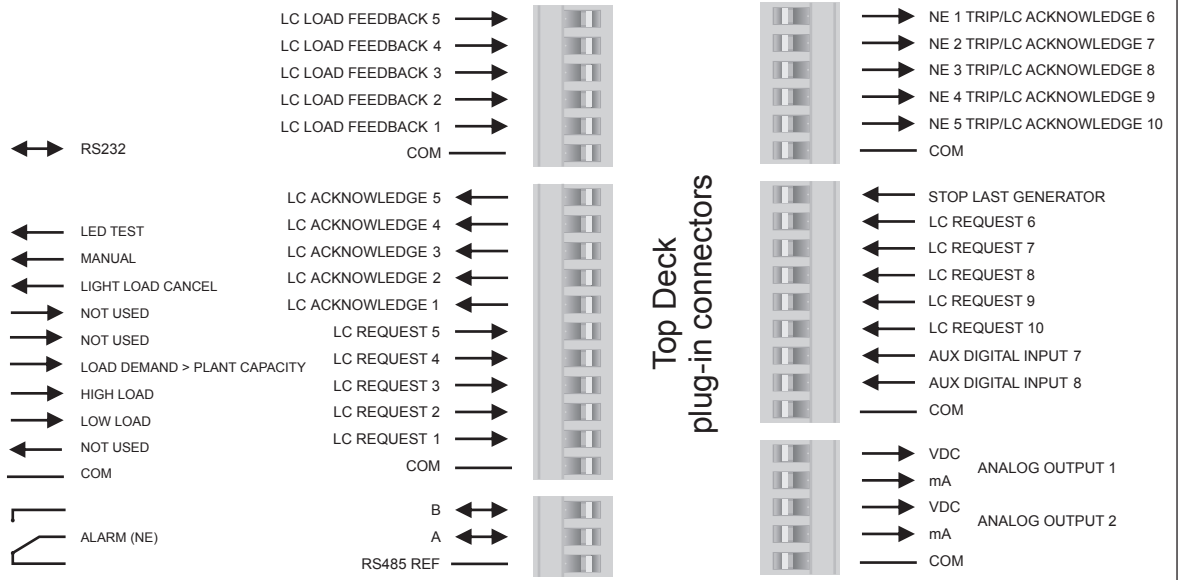

REAR

Rev. date: 29.08.08

SELCO SIGMA S6610
 PM MODULE
 Connections
 Subject to change without notice